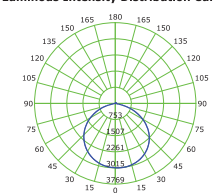

DIMENSION

PRODUCT

Name	E023E LED Flood LIGHT
Reference	EL-E023E-10W
Body color	Dark Grey
Material	Die-cast Aluminum
Category	Outdoor

LIGHTING INFORMATION

Light source	LED
Gross luminous flux	800Lm
Power	10W
Colour temperature CCT	3000 / 6500 K
Colour Rendering Index	CRI = 70
Light beam angle	100°
Number of LEDs	13
Chip Type	SMD2835
Dimming	Non Dimmable
Median useful Life	50,000 hours

OTHER DATA

Ingress Protection	IP65
Dimension (mm)	L: 115 W: 112 H: 27mm
Working Temperature	-40 ~ +50°C

DRIVER OPTIONS

ON / OFF	
Class I	
Frequency (Hz)	50/60 Hz
Power Factor	0.9
Mains voltage	AC 220-240V
Ingress Protection	IP65

PHOTOMETRIC DETAILS

Luminous Intensity Distribution Curve

The Average Illuminance Effective Figure