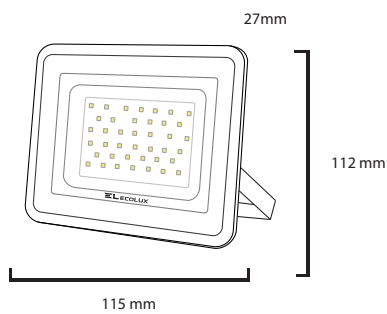

DIMENSION

PRODUCT

Name	E023E LED Flood LIGHT
Reference	EL-E023E-10W
Body color	Dark Grey
Material	Die-cast Aluminum
Category	Outdoor

LIGHTING INFORMATION

Light source	LED
Gross luminous flux	800Lm
Power	10W
Colour temperature CCT	3000 / 6500 K
Colour Rendering Index	CRI = 70
Light beam angle	100°
Number of LEDs	13
Chip Type	SMD2835
Dimming	Non Dimmable
Median useful Life	50,000 hours

OTHER DATA

Ingress Protection	IP65
Dimension (mm)	L: 115 W: 112 H: 27mm
Working Temperature	-40 ~ +50°C

DRIVER OPTIONS

ON / OFF	
Class I	
Frequency (Hz)	50/60 Hz
Power Factor	0.9
Mains voltage	AC 220-240V
Ingress Protection	IP65